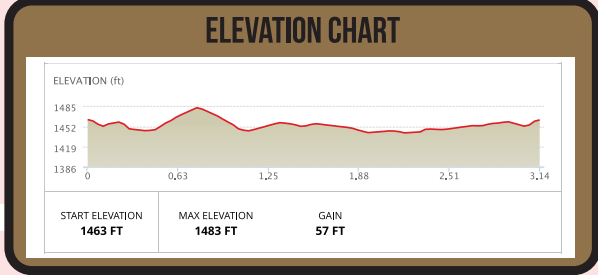

### MAP KEY

-  BOA & TIARA STATION
-  WATER STOP
-  MILE MARKER

Course subject to change at the discretion of Race Management