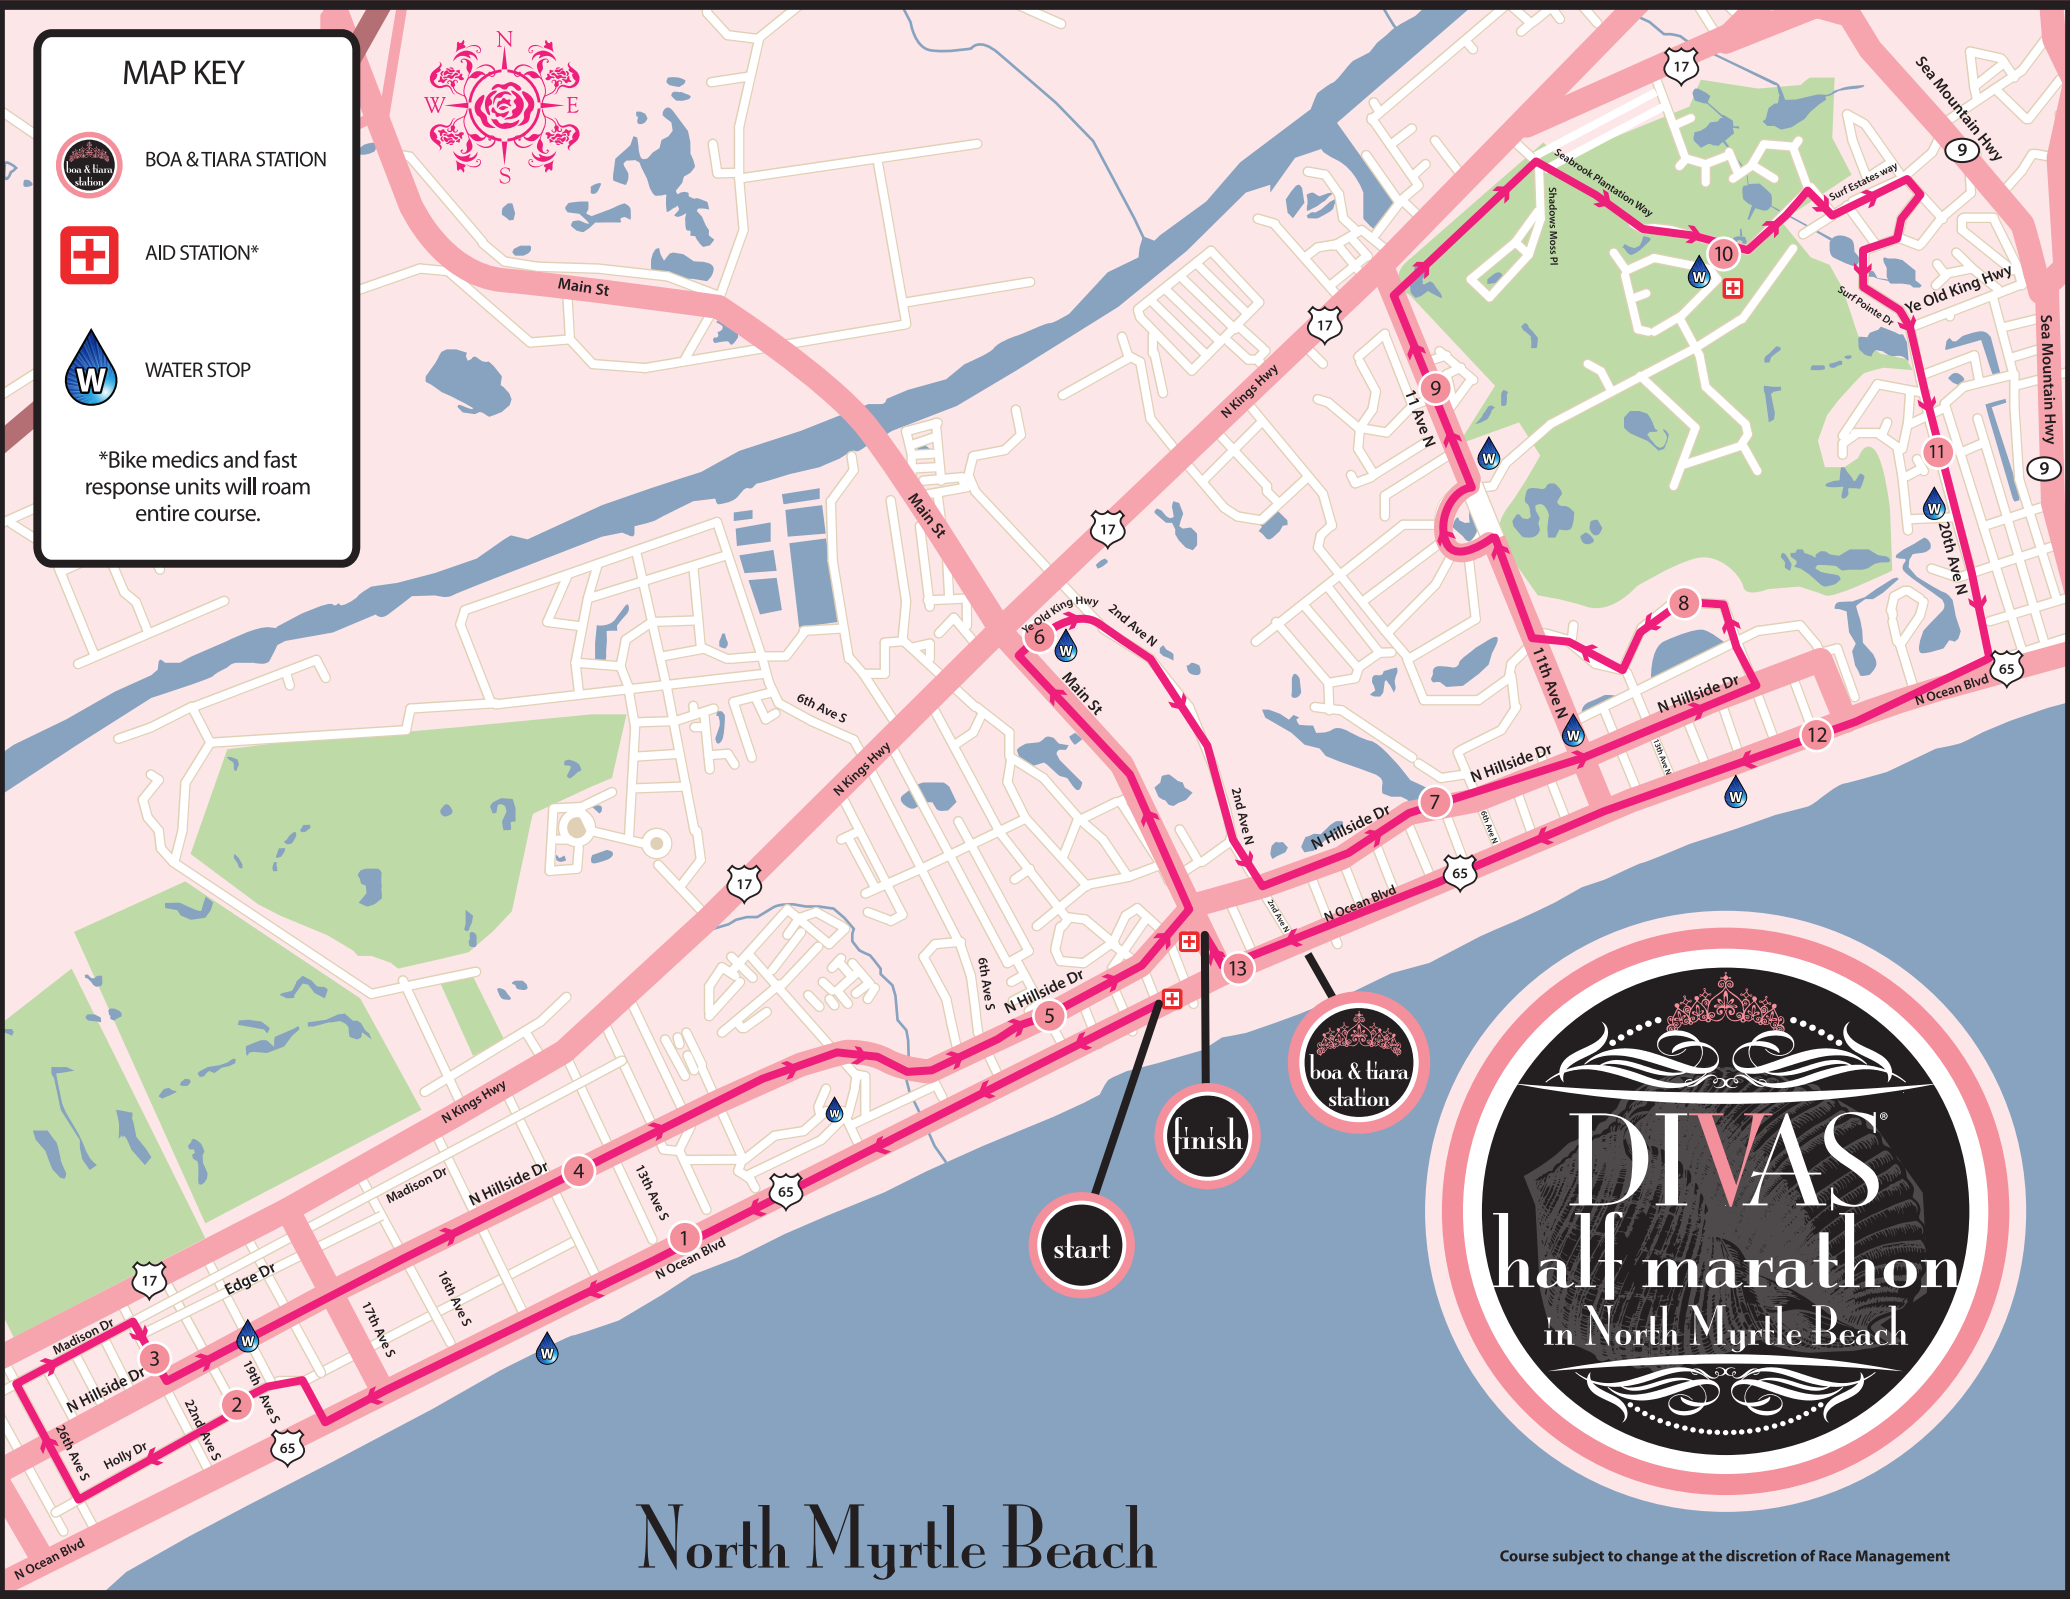

MAP KEY

 BOA & TIARA STATION

 AID STATION*

 WATER STOP

*Bike medics and fast response units will roam entire course.

North Myrtle Beach

Course subject to change at the discretion of Race Management